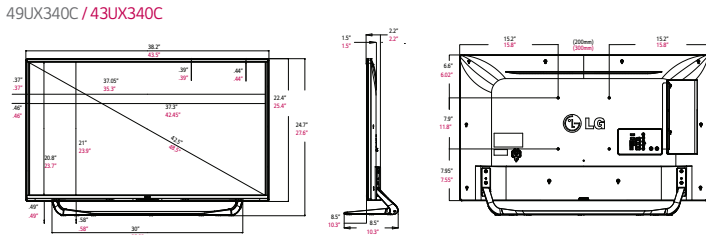

UX340C Commercial Lite Ultra High Definition TV

- **79UX340C**
  79" class (78.57" diagonal)
- **65UX340C**
  65" class (64.53" diagonal)
- **55UX340C**
  55" class (54.64" diagonal)

- **49UX340C**
  49" class (48.5" diagonal)
- **43UX340C**
  43" class (42.51" diagonal)