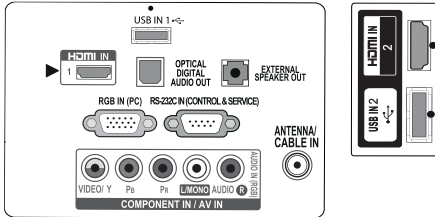

Rear Jack Panels

PANEL	MODEL	79UX340C	65UX340C	55UX340C	49UX340C	43UX340C
Panel Size		79" class (78.57" diagonal)	65" class (64.53" diagonal)	55" class (54.64" diagonal)	49" class (48.5" diagonal)	43" class (42.52" diagonal)
Backlight Type		Edge				
Resolution		3840 x 2160 (UHD)				
Brightness (Average)		430 cd/m ²	400 cd/m ²			
Dynamic Contrast Ratio		1,000,000:1				
Contrast Ratio		1400:1				1200:1
Viewing Angle		178°/178°				
Response Time		8ms (G to G)		9ms (G to G)		
Frame Rate		TM240Hz		T120Hz		
BROADCASTING SYSTEM	Analog	NTSC				
	Digital	ATSC				
VIDEO	Triple XD Engine	Yes				
	Dynamic Color Enhancer	Yes				
	Real Cinema 24p	Yes (3:3 pull down)				
	Aspect Ratio	6 modes (16:9, Just scan, Set by program, 4:3, Zoom, Cinema zoom 1)				
	Tru 4K Upscaler	Yes				