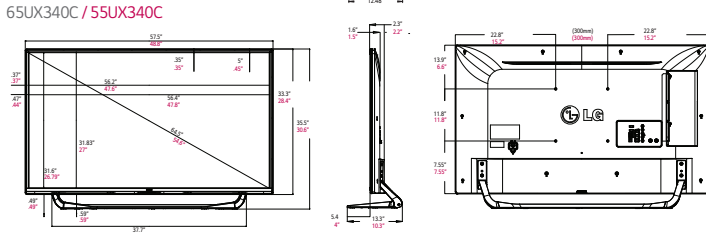

UX340C Commercial Lite Ultra High Definition TV

- **79UX340C**
  79" class (78.57" diagonal)
- **65UX340C**
  65" class (64.53" diagonal)
- **55UX340C**
  55" class (54.64" diagonal)

- **49UX340C**
  49" class (48.5" diagonal)
- **43UX340C**
  43" class (42.51" diagonal)