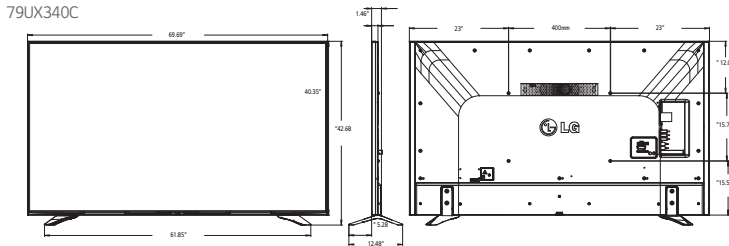

UX340C Commercial Lite Ultra High Definition TV

- **79UX340C**
  79" class (78.57" diagonal)
- **65UX340C**
  65" class (64.53" diagonal)
- **55UX340C**
  55" class (54.64" diagonal)

- **49UX340C**
  49" class (48.5" diagonal)
- **43UX340C**
  43" class (42.51" diagonal)