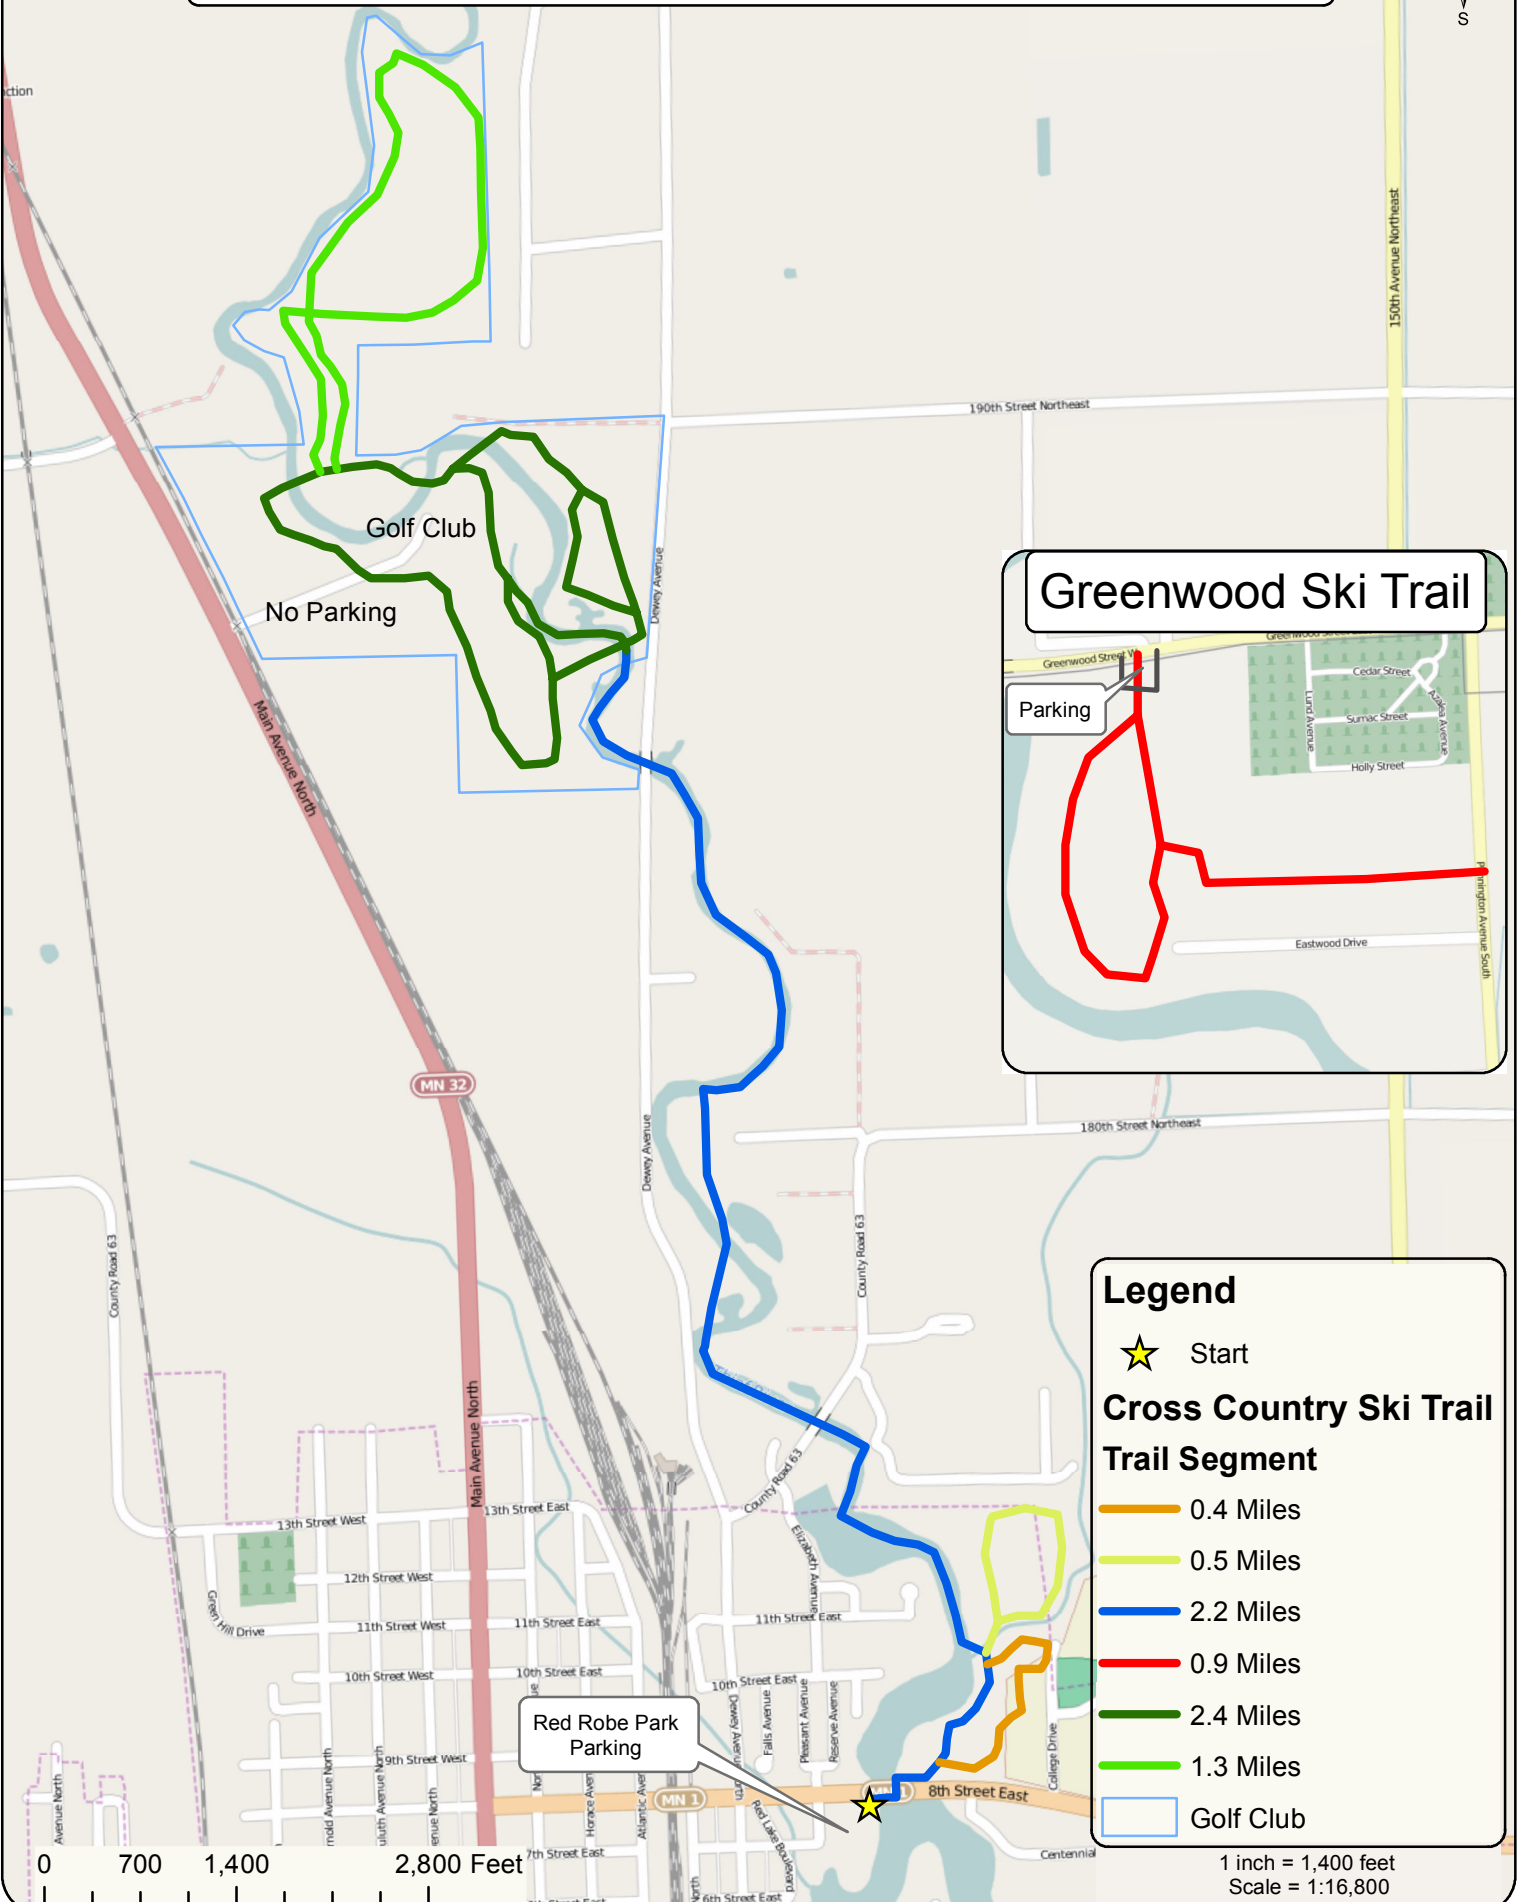

Thief River Falls Cross Country Ski Trail Map

Legend

- ★ Start
- Cross Country Ski Trail Trail Segment**
- 0.4 Miles
- 0.5 Miles
- 2.2 Miles
- 0.9 Miles
- 2.4 Miles
- 1.3 Miles
- Golf Club

1 inch = 1,400 feet
Scale = 1:16,800