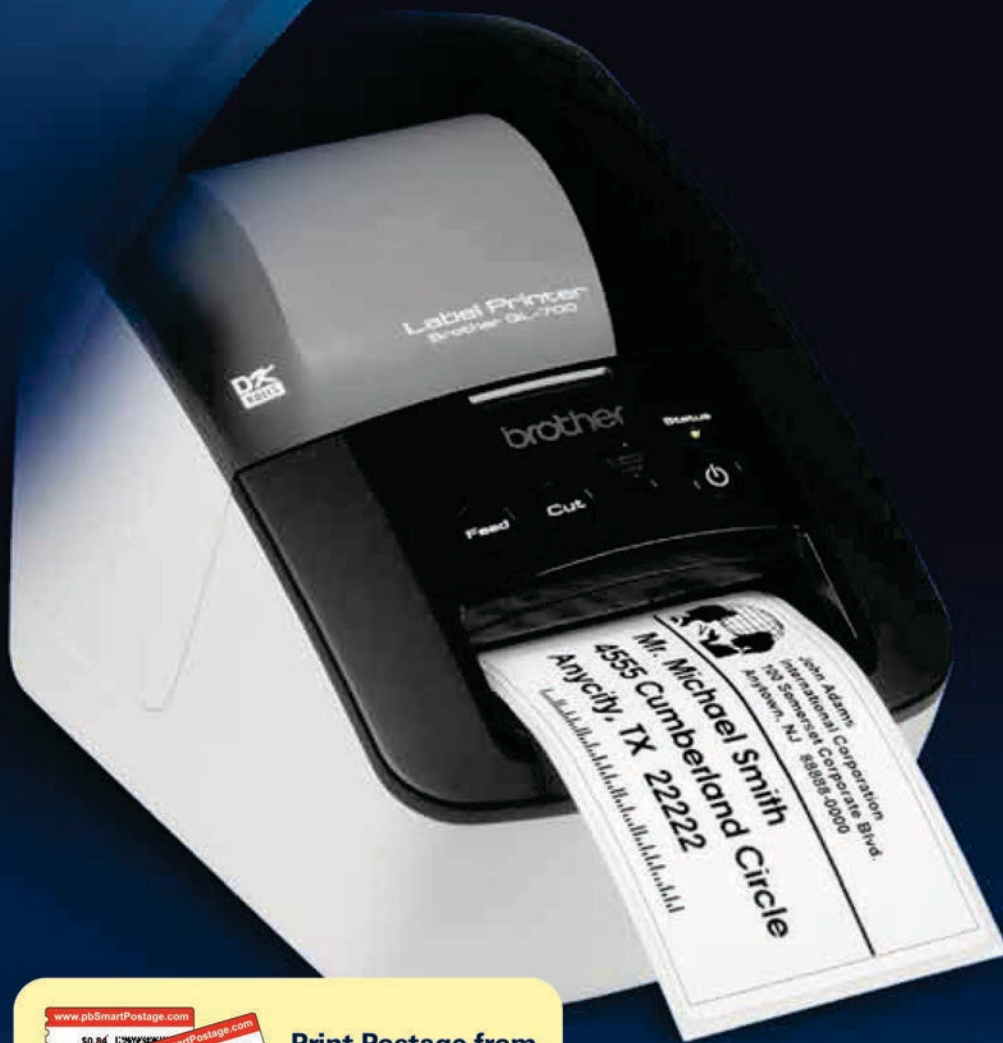

QL-700

High-Speed Professional Label Printer

Print up to 93 labels per minute*

Convenient drop-in rolls let you switch label sizes in seconds

Design your own labels, or choose from a variety of eye-catching, pre-made designs

*Using standard address labels, text only, at 300 x 300 dpi.

www.pbSmartPostage.com

Print Postage from your Desktop

Postage powered by **pbSmartPostage™**

Enrollment in the pbSmartPostage™ service necessary, internet connection and postage label roll required